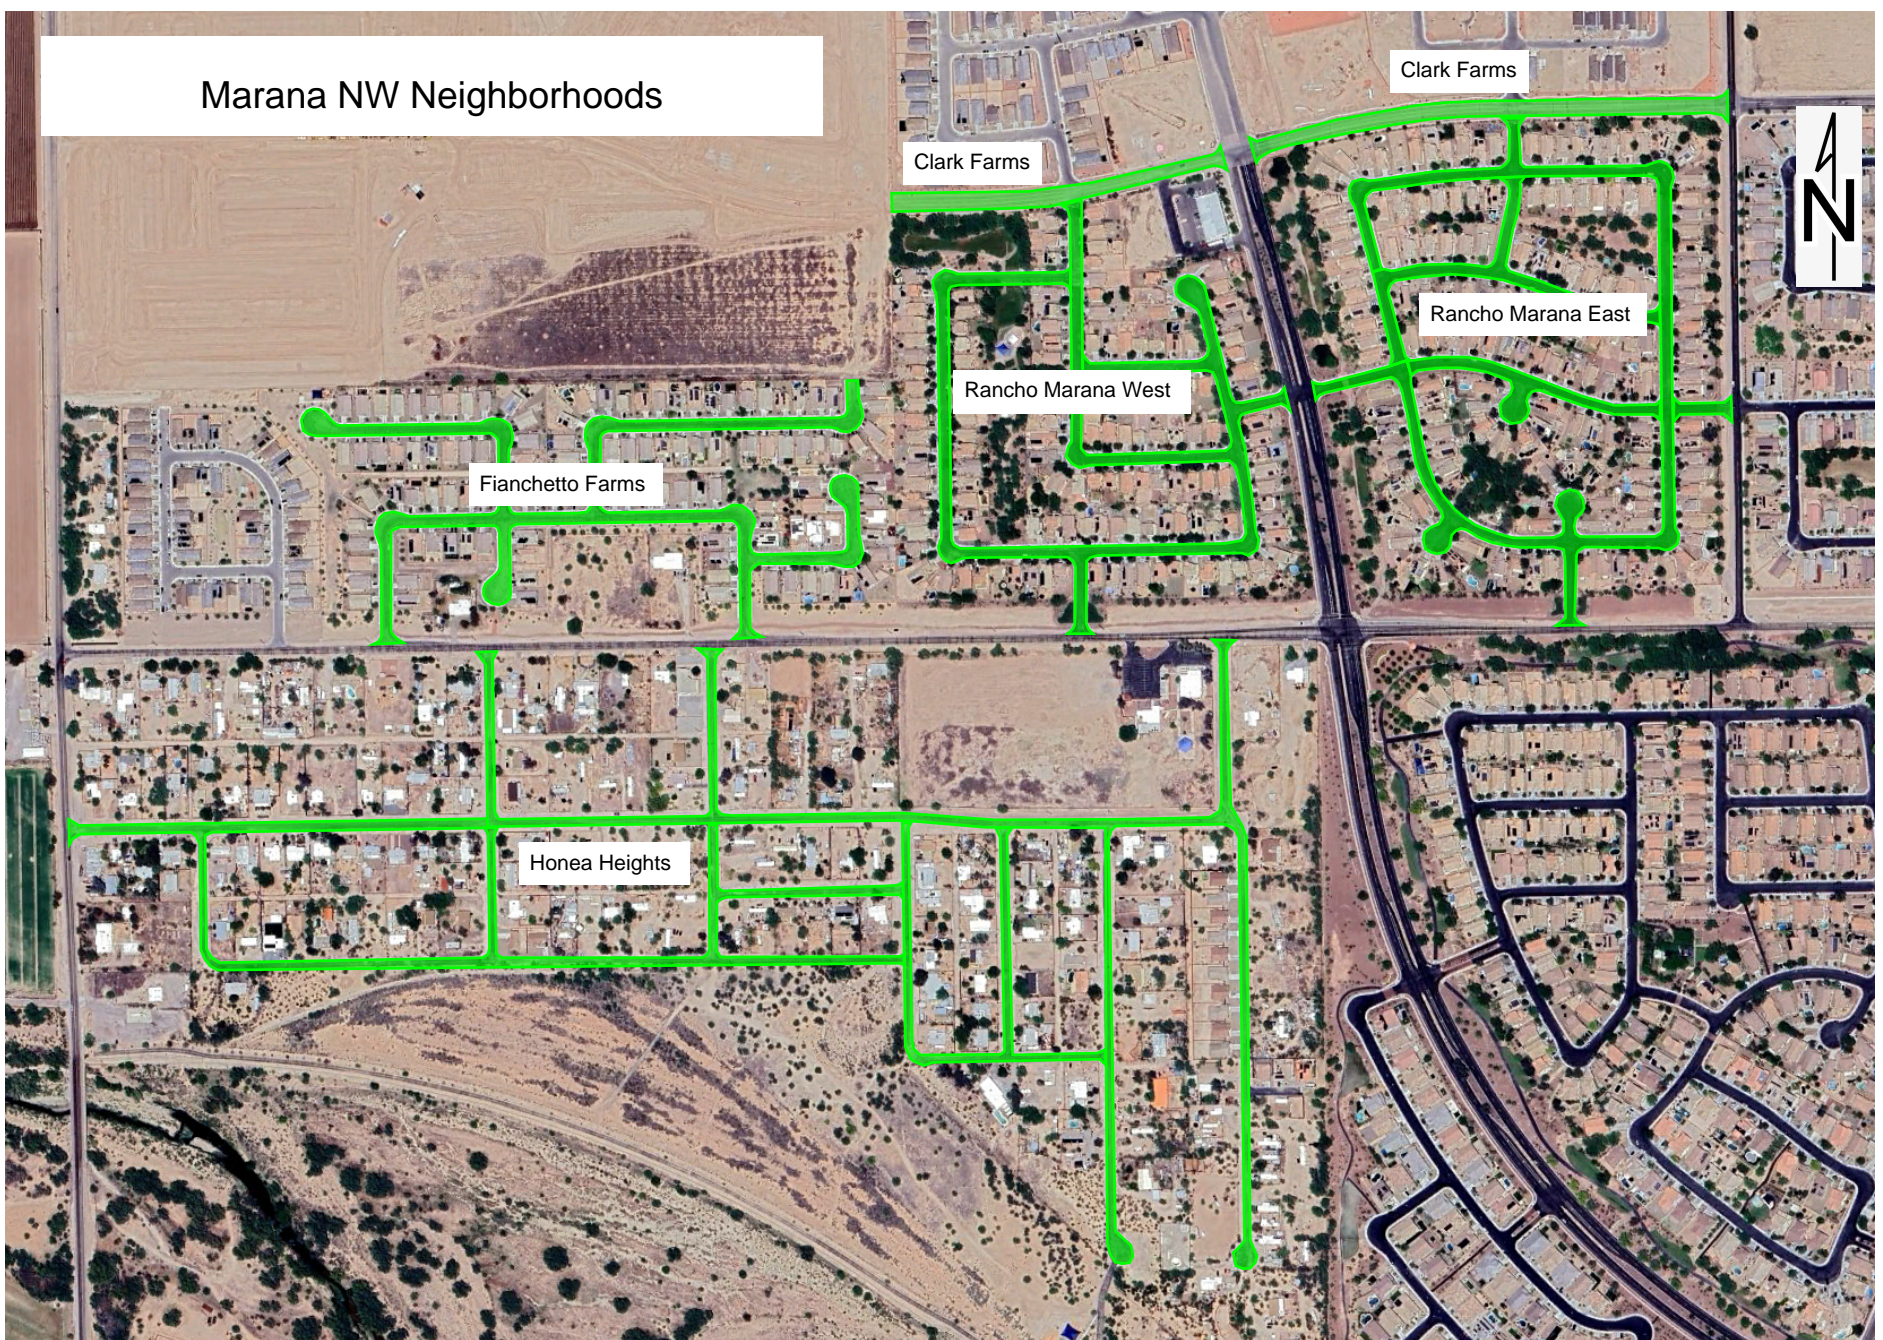

Marana NW Neighborhoods

Lat: 32.438926 Long: -111.221265