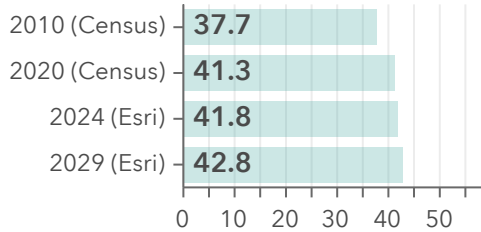

Community Change Snapshot

Marana Town, AZ
Geography: Place

Diversity Index

Dots show comparison to Pima County

Total Population

Median Age

Average Household Size

Owner vs Renter Occupied Units

Median Home Value

Bars show comparison to Pima County

2000-2020 Compound Annual Growth Rate

Total Housing Units: Past, Present, Future