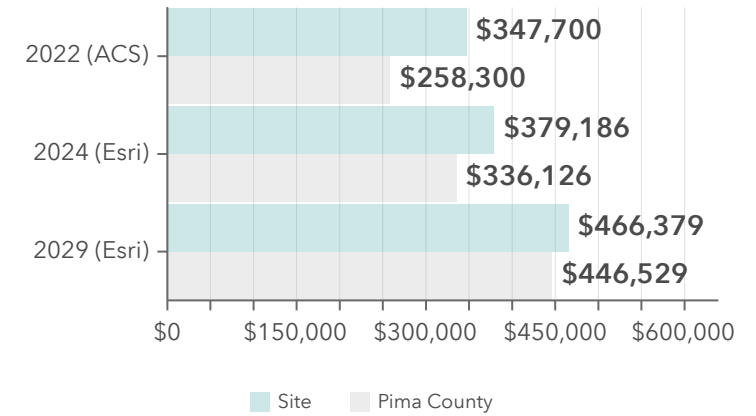

Community Change Snapshot

Marana Town, AZ
Geography: Place

Diversity Index

Dots show comparison to Pima County

Total Population

Median Age

Average Household Size

Owner vs Renter Occupied Units

Median Home Value

Bars show comparison to Pima County

2000-2020 Compound Annual Growth Rate

Total Housing Units: Past, Present, Future