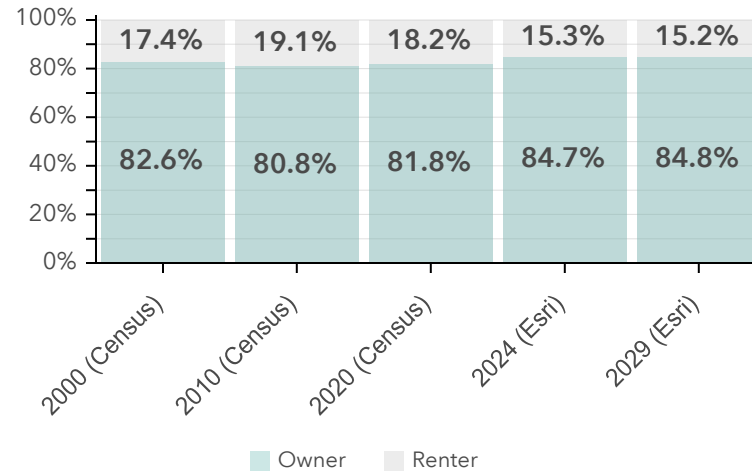

Community Change Snapshot

Marana Town, AZ
Geography: Place

Diversity Index

Dots show comparison to Pima County

Total Population

Median Age

Average Household Size

Owner vs Renter Occupied Units

Median Home Value

Bars show comparison to Pima County

2000-2020 Compound Annual Growth Rate

Total Housing Units: Past, Present, Future