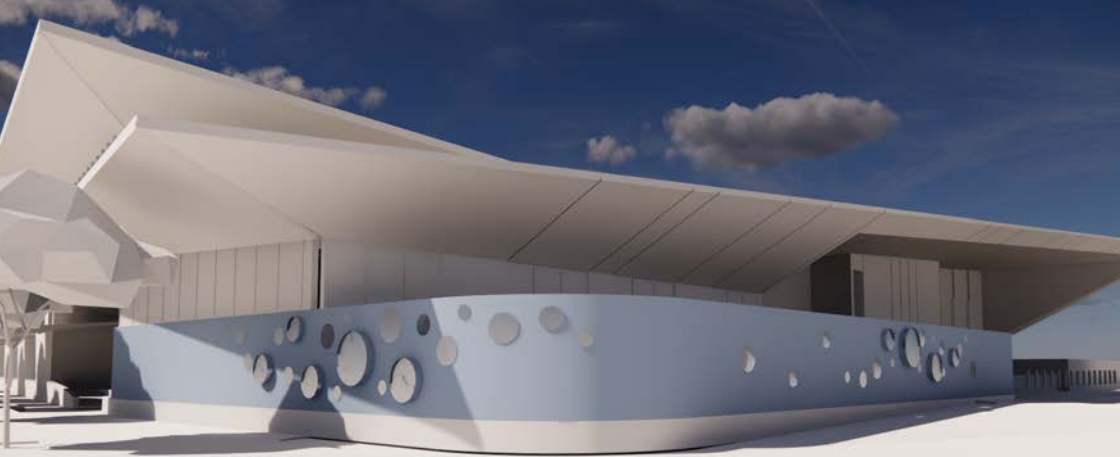

MARANA COMMUNITY CENTER

Concept Development

June 7, 2023

CREATIVE MACHINES DESIGN PHASES

WE ARE HERE!

CONCEPT DESIGN GOALS

OBJECTIVE: Create artwork that celebrates Marana's **HERITAGE**.

The work will convey **timeless** beauty through **thoughtful** illustrations and **high-quality** craftsmanship.

"POINTS IN TIME"

Concept 1

CONCEPT 1 - POINTS IN TIME

CONCEPT 1 - POINTS IN TIME

CONCEPT 1 - POINTS IN TIME

CONCEPT 1 - POINTS IN TIME

CONCEPT 1 - POINTS IN TIME

EXAMPLE OF 3' SHADOW BOX
Details shown on the following page.

MATERIALS:

- 1/8" STAINLESS STEEL.
- SANDED WITH MATTE FINISH.

POINTS IN TIME - EXAMPLE OF 3' SHADOW BOX

POINTS IN TIME - DAYTIME EXAMPLE

POINTS IN TIME - NIGHTTIME EXAMPLE

"AT HOME IN THE DESERT"

Concept 2