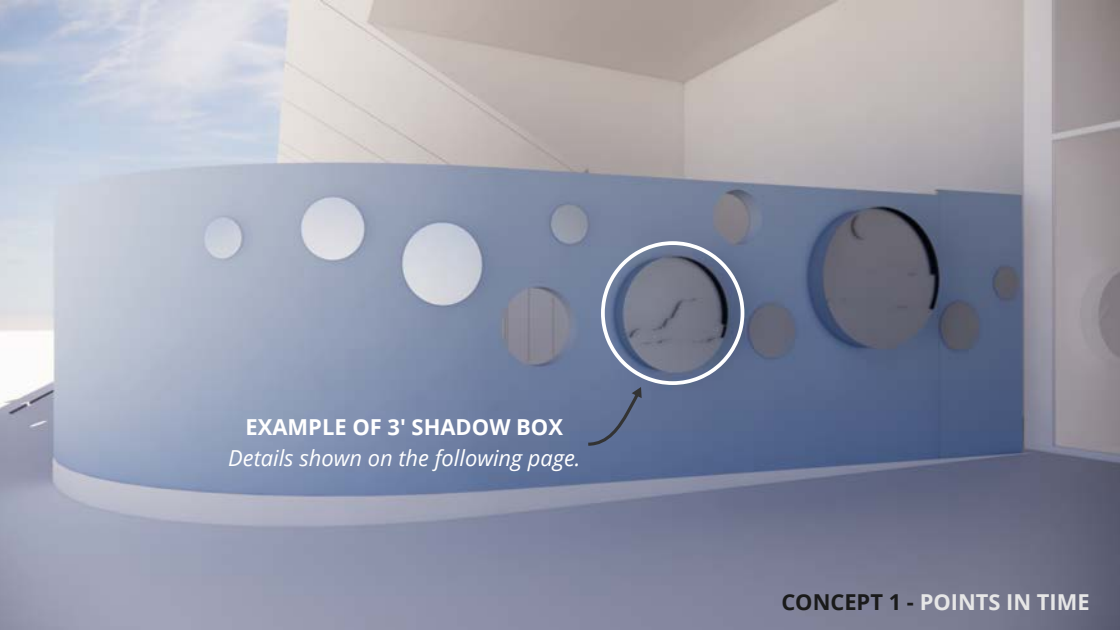

"POINTS IN TIME"

Concept 1

CONCEPT 1 - POINTS IN TIME

CONCEPT 1 - POINTS IN TIME

CONCEPT 1 - POINTS IN TIME

CONCEPT 1 - POINTS IN TIME

CONCEPT 1 - POINTS IN TIME

EXAMPLE OF 3' SHADOW BOX
Details shown on the following page.

MATERIALS:

- 1/8" STAINLESS STEEL.
- SANDED WITH MATTE FINISH.

POINTS IN TIME - EXAMPLE OF 3' SHADOW BOX

POINTS IN TIME - DAYTIME EXAMPLE

POINTS IN TIME - NIGHTTIME EXAMPLE

"AT HOME IN THE DESERT"

Concept 2