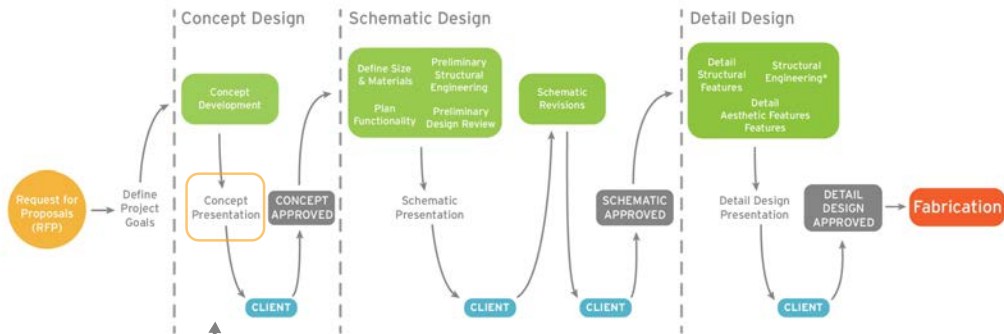

MARANA COMMUNITY CENTER

Concept Development

June 7, 2023

CREATIVE MACHINES DESIGN PHASES

WE ARE HERE!

CONCEPT DESIGN GOALS

OBJECTIVE: Create artwork that celebrates Marana's **HERITAGE**.

The work will convey **timeless** beauty through **thoughtful** illustrations and **high-quality** craftsmanship.

"POINTS IN TIME"

Concept 1

CONCEPT 1 - POINTS IN TIME

CONCEPT 1 - POINTS IN TIME

CONCEPT 1 - POINTS IN TIME

CONCEPT 1 - POINTS IN TIME

CONCEPT 1 - POINTS IN TIME

EXAMPLE OF 3' SHADOW BOX
Details shown on the following page.