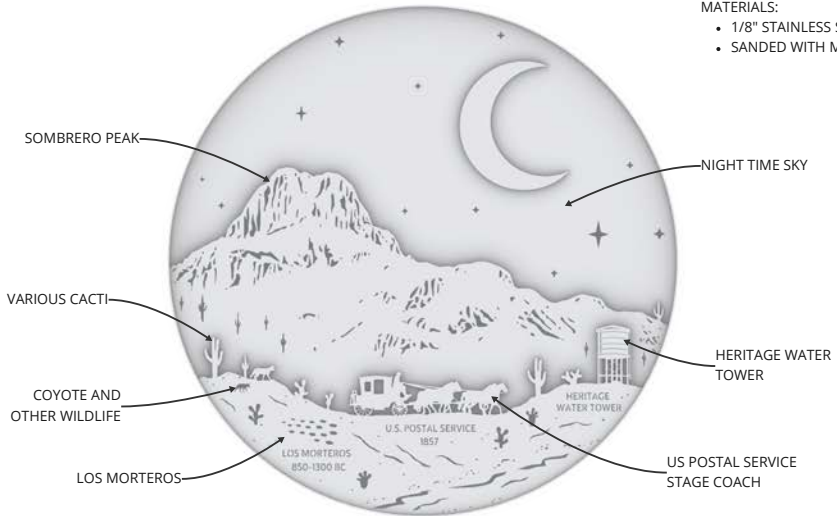

"POINTS IN TIME"

Concept 1

CONCEPT 1 - POINTS IN TIME

CONCEPT 1 - POINTS IN TIME

CONCEPT 1 - POINTS IN TIME

CONCEPT 1 - POINTS IN TIME

CONCEPT 1 - POINTS IN TIME

EXAMPLE OF 3' SHADOW BOX
Details shown on the following page.

MATERIALS:

- 1/8" STAINLESS STEEL.
- SANDED WITH MATTE FINISH.

POINTS IN TIME - EXAMPLE OF 3' SHADOW BOX

POINTS IN TIME - DAYTIME EXAMPLE

POINTS IN TIME - NIGHTTIME EXAMPLE

"AT HOME IN THE DESERT"

Concept 2