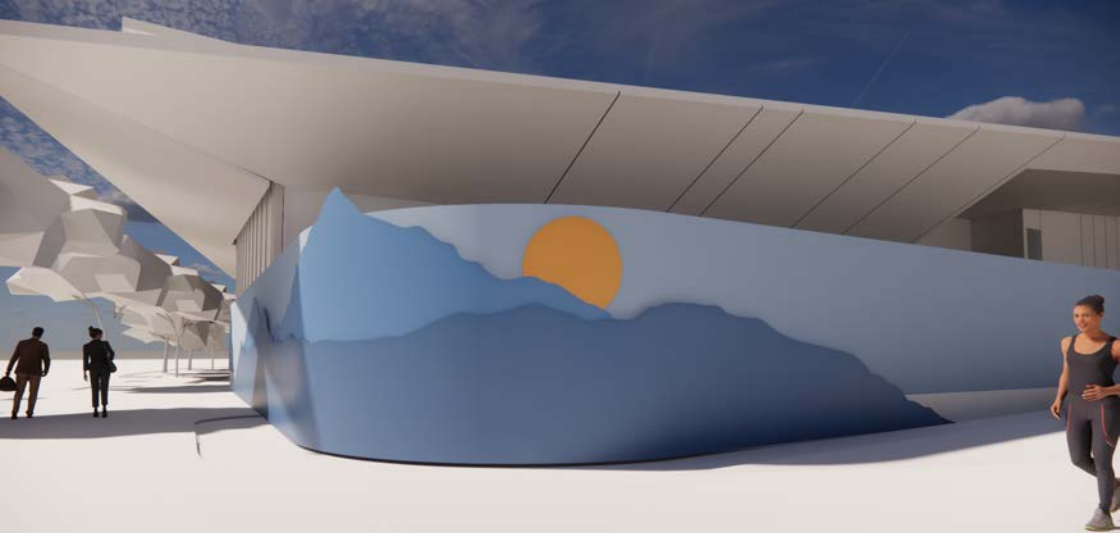

CONCEPT 2 - AT HOME IN THE DESERT

CONCEPT 2 - AT HOME IN THE DESERT