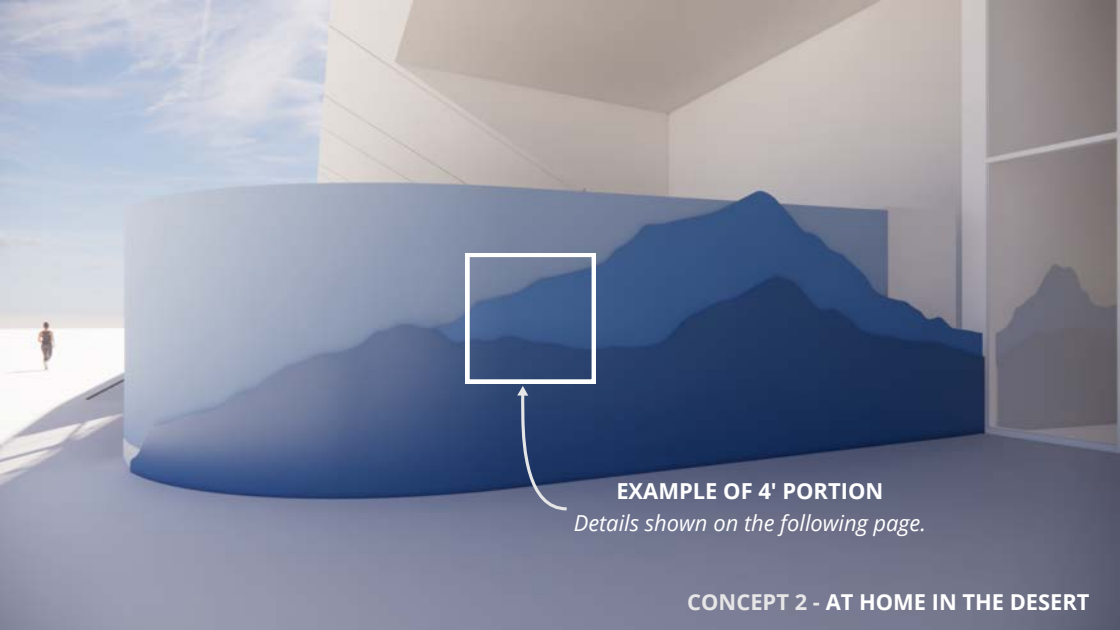

MATERIALS:

- 1/8" STAINLESS STEEL.
- SANDED WITH MATTE FINISH.

POINTS IN TIME - EXAMPLE OF 3' SHADOW BOX

POINTS IN TIME - DAYTIME EXAMPLE

POINTS IN TIME - NIGHTTIME EXAMPLE

"AT HOME IN THE DESERT"

Concept 2

CONCEPT 2 - AT HOME IN THE DESERT

CONCEPT 2 - AT HOME IN THE DESERT

CONCEPT 2 - AT HOME IN THE DESERT

CONCEPT 2 - AT HOME IN THE DESERT

CONCEPT 2 - AT HOME IN THE DESERT

EXAMPLE OF 4' PORTION

Details shown on the following page.