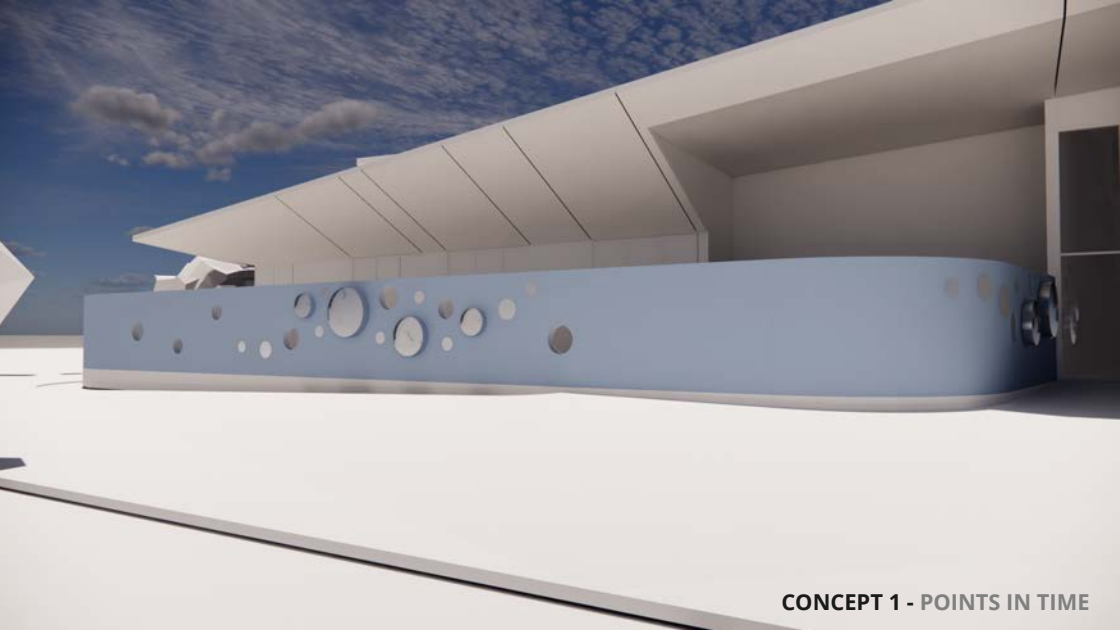

"POINTS IN TIME"

Concept 1

CONCEPT 1 - POINTS IN TIME

CONCEPT 1 - POINTS IN TIME

CONCEPT 1 - POINTS IN TIME

CONCEPT 1 - POINTS IN TIME

CONCEPT 1 - POINTS IN TIME

EXAMPLE OF 3' SHADOW BOX
Details shown on the following page.

MATERIALS:

- 1/8" STAINLESS STEEL.
- SANDED WITH MATTE FINISH.

POINTS IN TIME - EXAMPLE OF 3' SHADOW BOX

POINTS IN TIME - DAYTIME EXAMPLE

POINTS IN TIME - NIGHTTIME EXAMPLE

"AT HOME IN THE DESERT"

Concept 2