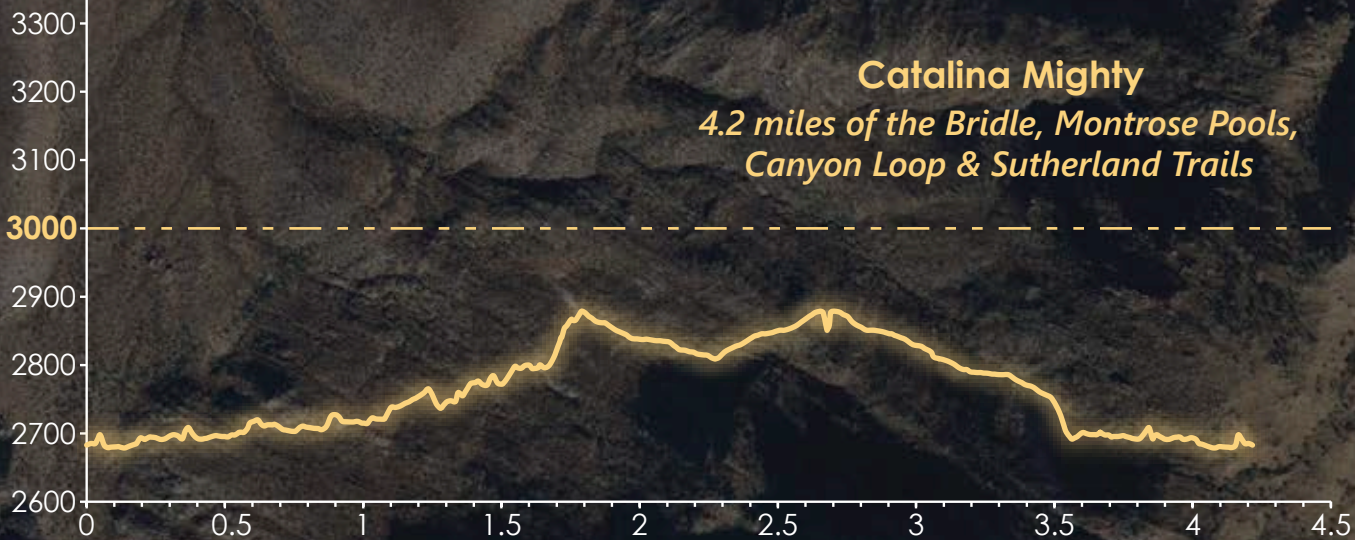

 Trailhead

 Water Stations

Start/After Party 

Bridle

Sutherland

Canyon Loop

Montrose Pools

Catalina MIGHTY Route

Turnaround

Elevation (feet above sea level)

Distance (miles)