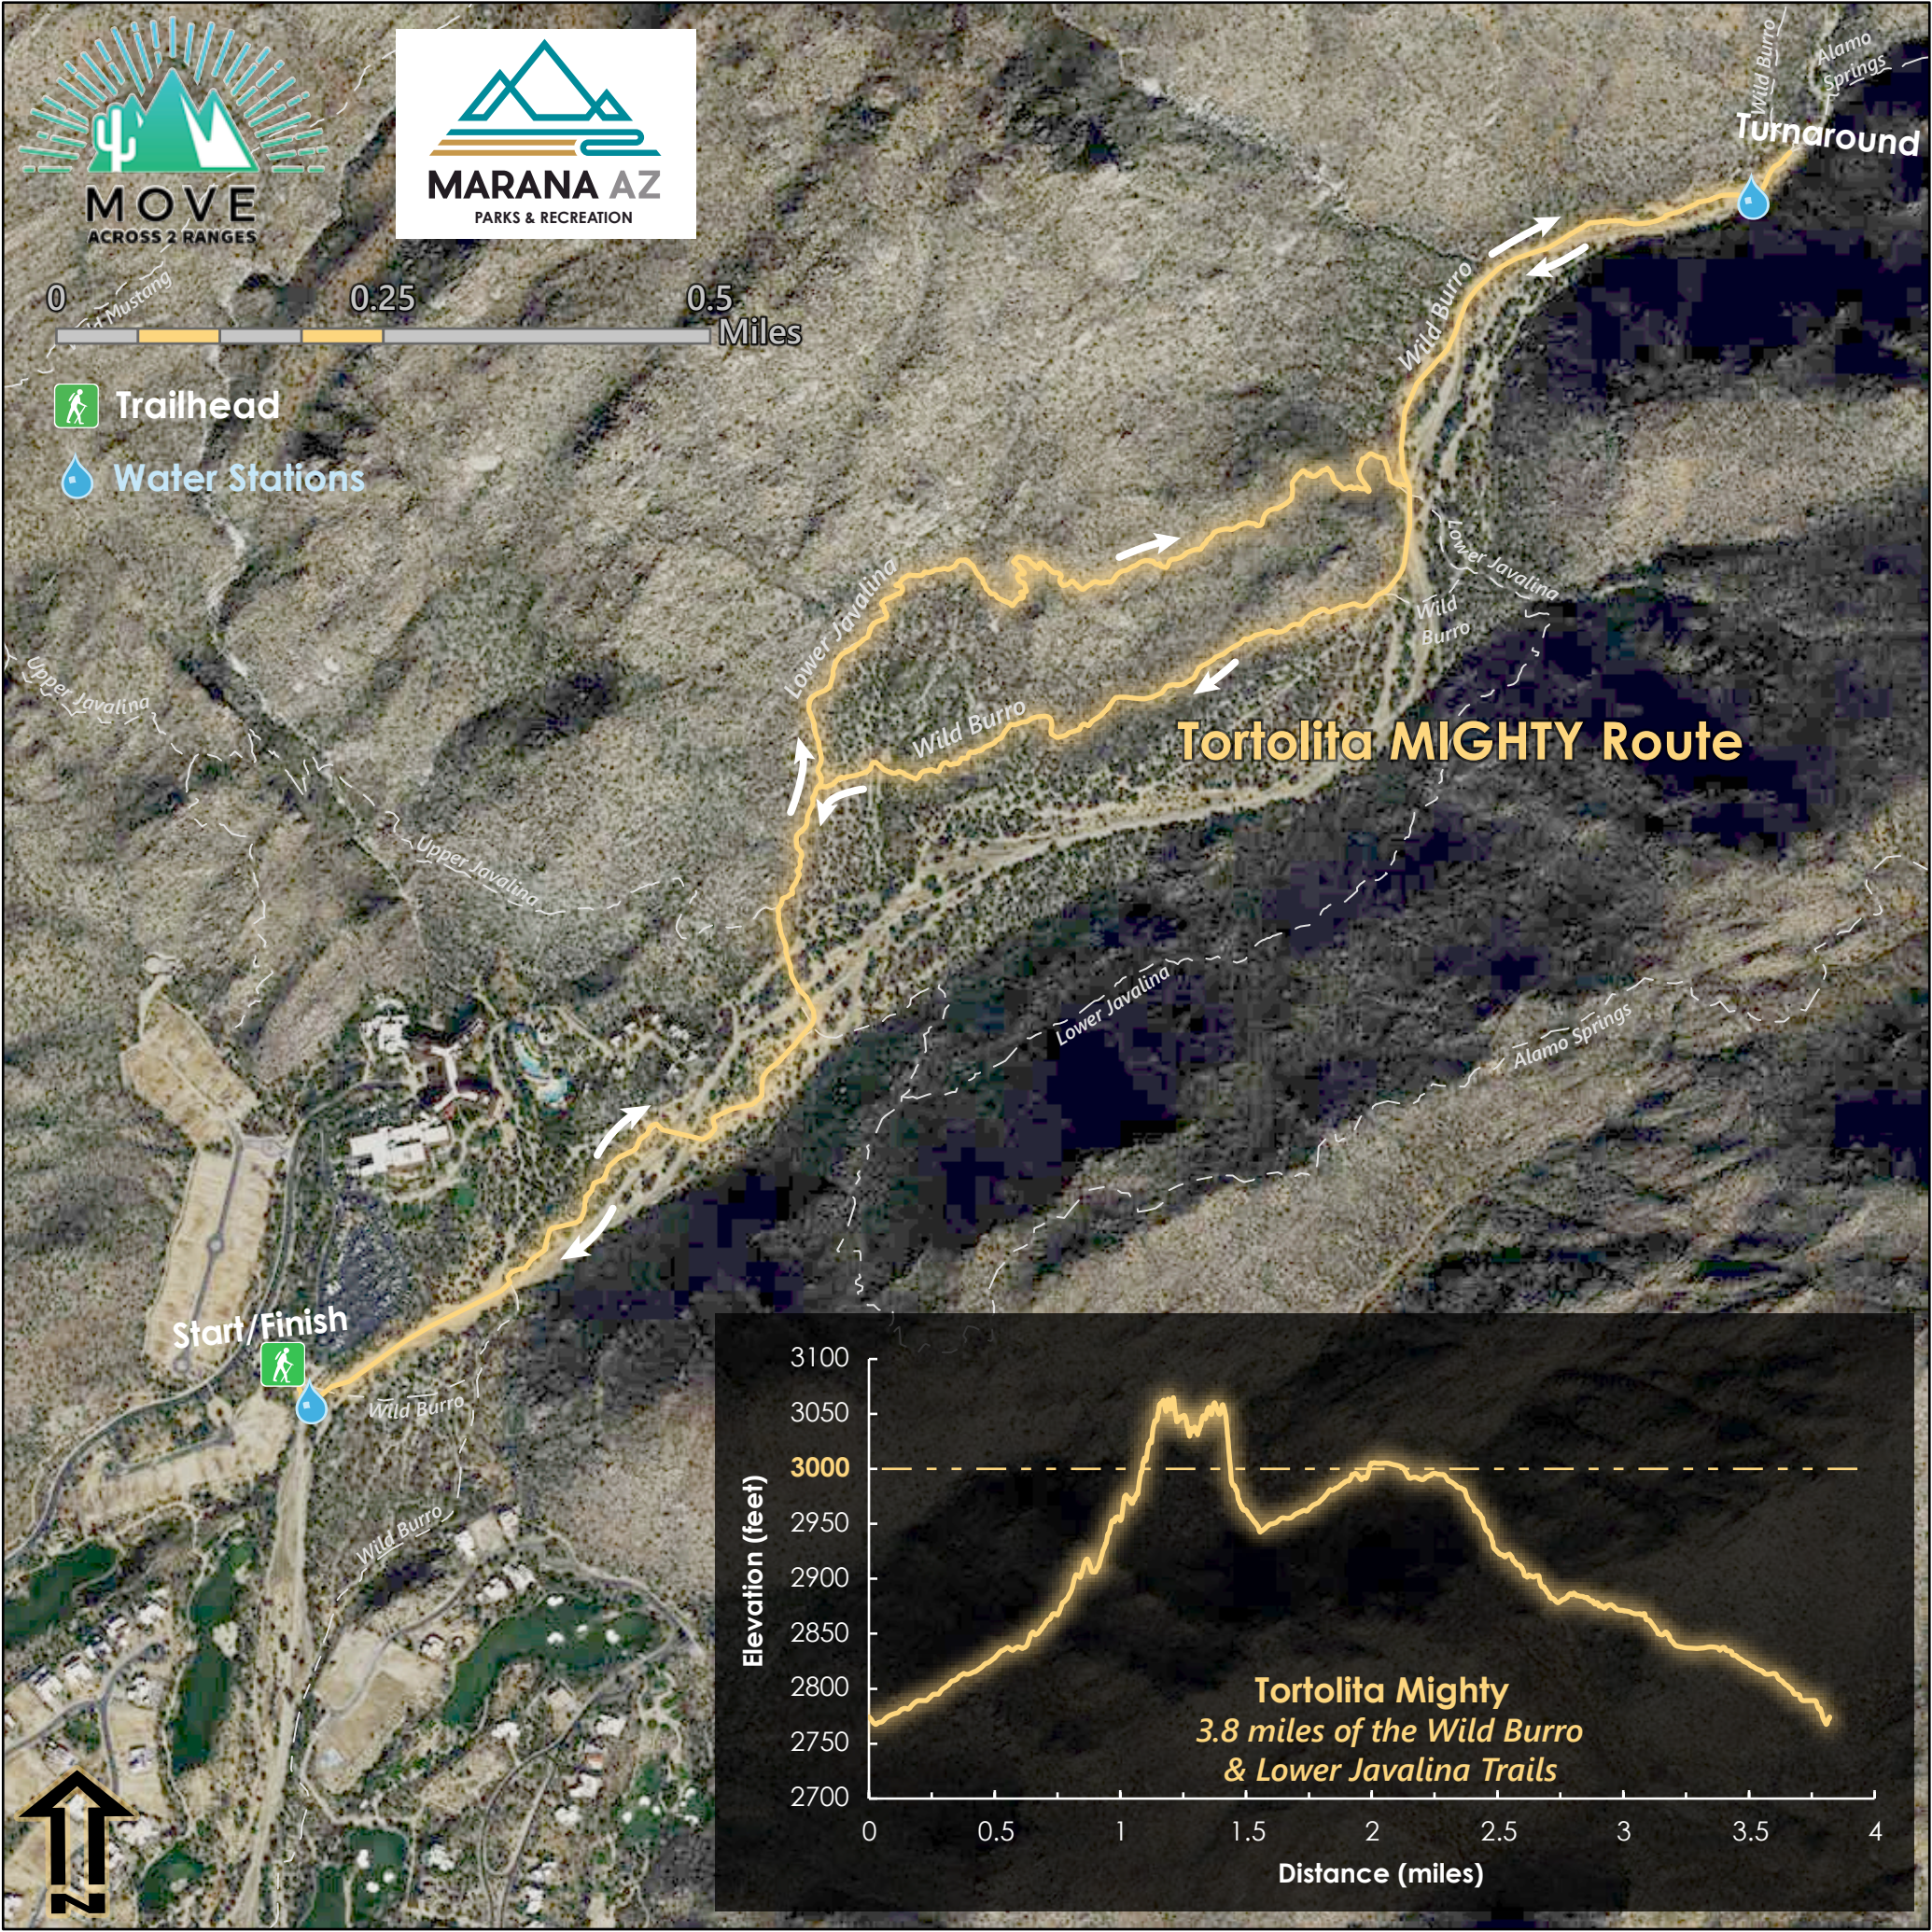

- Trailhead
- Water Stations

Tortolita MIGHTY Route